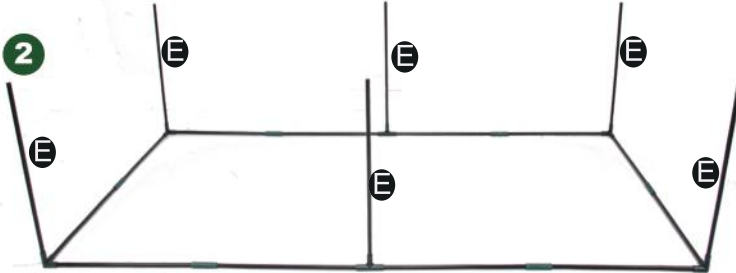

Instructions

Greenhouse Gardening Net

LIST OF COMPONENTS

Gardening Net
250x125x125

How to Assemble Greenhouse Gardening Net

Just Put the Cover Down

Secure the Net with Webbing at the Bottom