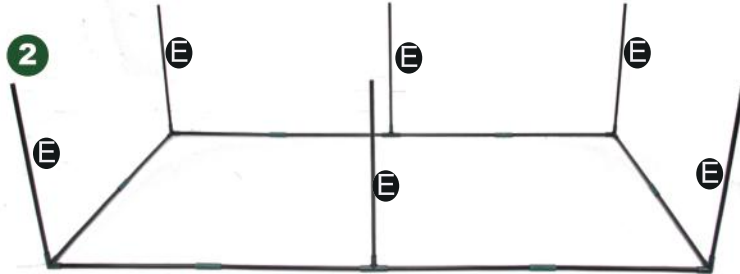

Instructions

Greenhouse Gardening Net

LIST OF COMPONENTS

Gardening Net
250x125x125

How to Assemble Greenhouse Gardening Net

Just Put the Cover Down

Secure the Net with Webbing at the Bottom