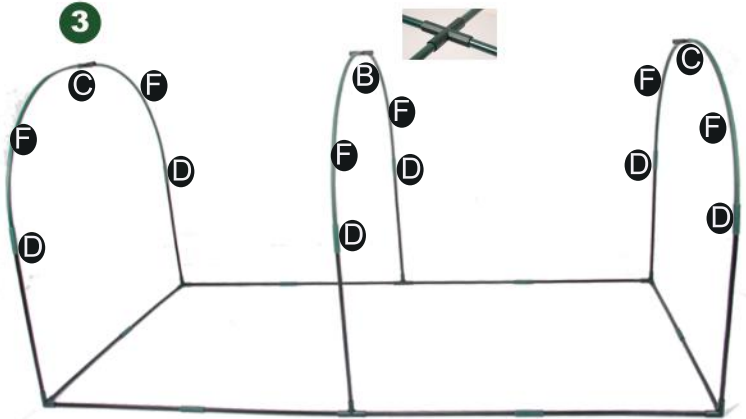

Instructions

Greenhouse Gardening Net

LIST OF COMPONENTS

Gardening Net
250x125x125

How to Assemble Greenhouse Gardening Net

Just Put the Cover Down

Secure the Net with Webbing at the Bottom